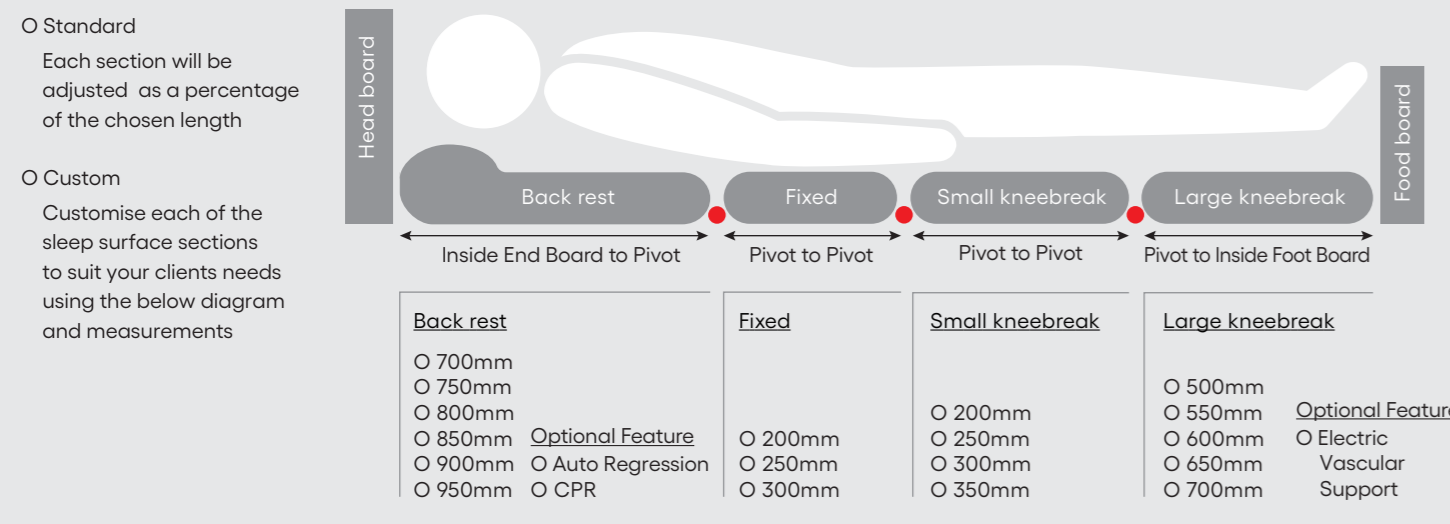

Sleeping Surface Measurements		
Customise to suit your clients requirements The sleeping surface is calculated from the inside of the head board to the inside of the foot board - see below diagram for assistance.		
Dimensions	Width	Length
	<input type="radio"/> 800mm (Narrow) <input type="radio"/> 900mm (Single) <input type="radio"/> 1070mm (King Single) <input type="radio"/> 1200mm (Extra Wide) <input type="radio"/> 1370mm (Double) <input type="radio"/> 1500mm (Queen) <input type="radio"/> 1800mm (King) <input type="radio"/> Other _____	<input type="radio"/> 1800mm <input type="radio"/> 1900mm <input type="radio"/> 2000mm (standard) <input type="radio"/> 2100mm <input type="radio"/> 2200mm <input type="radio"/> 2300mm <input type="radio"/> 2400mm <input type="radio"/> Other _____

Custom Sections of the Sleeping Surface

The bed is split into 4 sections; Backrest, Fixed, Small Kneebreak, Large Kneebreak

Colouring

Choose your bed frame Powdercoat colour options below

Powdercoat Colours — Standard